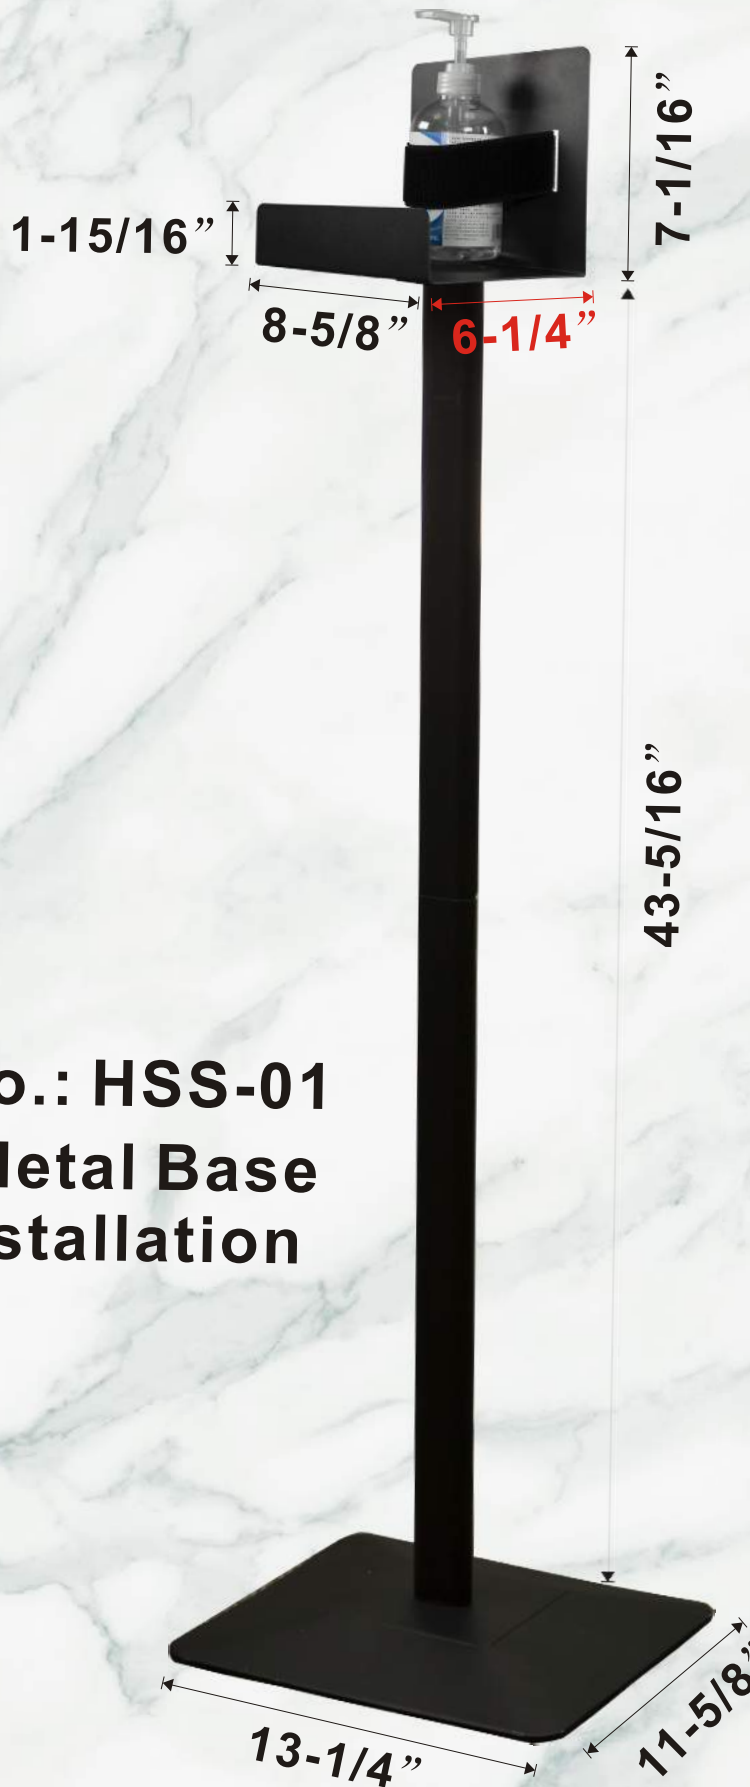

Hand Sanitizer Station

Material: Steel
Surface: Matt Powder Coating

Pump Bottle

Wipes Tub

Wipes bag

Model No.: HSS-01
(with belt)

Hand Sanitizer Station

Model No.: HSS-01
Heavy Metal Base
easy installation

Dispenser Stand Set

Material: Steel
Surface: Matt Powder Coating

Model No.: HSS-02
(with automatic dispenser) Page 3

Dispenser Stand Set

Model No.: HSS-02
Heavy Metal Base
easy installation

Dispenser Stand Set (height adjustable)

Material: Steel
Surface: Matt Powder Coating

with security lock

heavy metal base

Model No.: HSS-03
(with automatic dispenser)

Dispenser Stand Set (height adjustable)

**Heavy Metal Base
easy installation**

11-5/8" 13-1/4"
Model No.: HSS-03

Touchless Pedal Activated Stand (100% mechanical)

Material: Steel
Surface: Matt Powder Coating

**bottle max
diameter: 3-1/2"**

Pedal

Model No.: HSS-04
(no power and battery needed)

Touchless Pedal Activated Stand (100% mechanical)