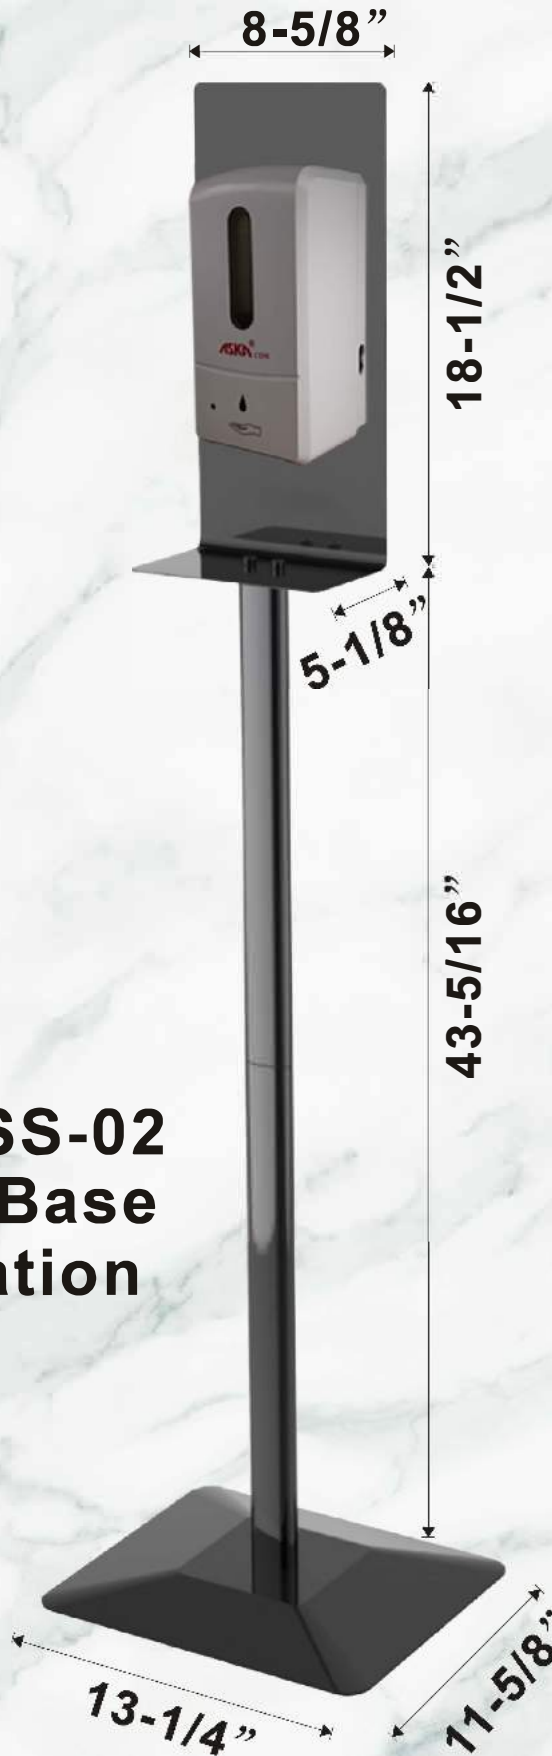

Disinfectant Wipes

Model No.: ADW-160

QTY: 160PCS/TUB

Size: 5.51 x 6.69 inch (14x17cm)

Sterilizing rate: 99.9%

Material: PP (Non-woven),water, medical alcohol, Benzal chloramine

Description:

Disinfectant wipes kill 99.9% of germs, help preventing the spread of bacteria, flu, and coronavirus. The wipes remove dirt, provide a better sanitation than hand sanitizers. They're ideal for quick cleanups after contact with germs, sticky foods, greasy dirt and everyday messes. Antibacterial wipes are formulated to be tough on dirt and germs, yet gentle on skin. They help to keep your family healthy and clean anytime and anywhere, even if soap or water is unavailable.

Hand Sanitizer Station

Material: Steel
Surface: Matt Powder Coating

Pump Bottle

Wipes Tub

Wipes bag

Model No.: HSS-01
(with belt)

Hand Sanitizer Station

Model No.: HSS-01
Heavy Metal Base
easy installation

Dispenser Stand Set

Material: Steel
Surface: Matt Powder Coating

Model No.: HSS-02
(with automatic dispenser) Page 3

Dispenser Stand Set

Model No.: HSS-02
Heavy Metal Base
easy installation

Dispenser Stand Set (height adjustable)

Material: Steel
Surface: Matt Powder Coating

with security lock

heavy metal base

Model No.: HSS-03
(with automatic dispenser)

Dispenser Stand Set (height adjustable)

**Heavy Metal Base
easy installation**

11-5/8" 13-1/4"
Model No.: HSS-03