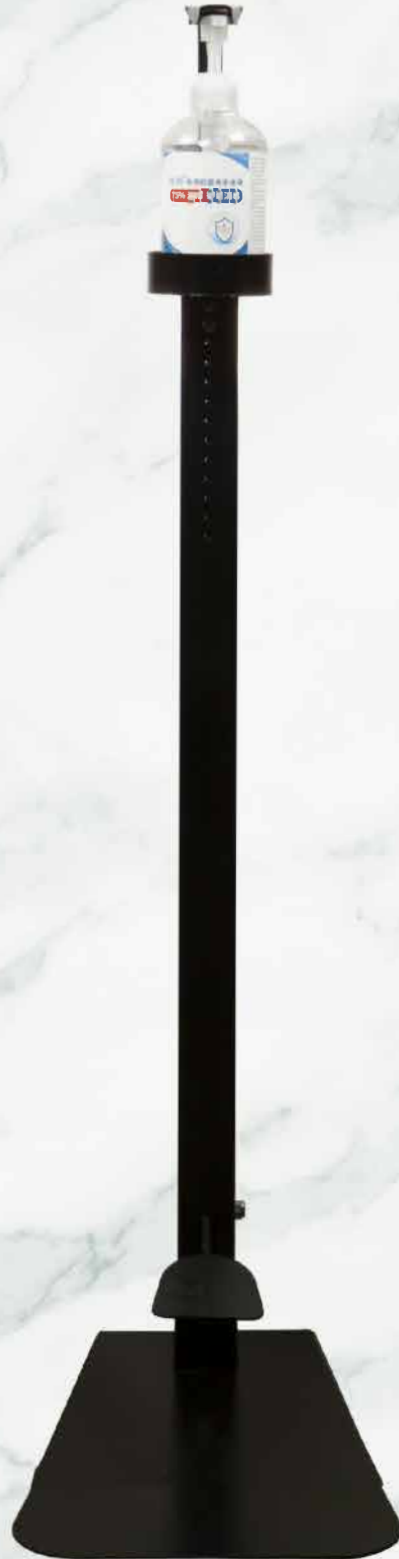

Hand Sanitizer Station

Material: Steel
Surface: Matt Powder Coating

Pump Bottle

Wipes Tub

Wipes bag

Model No.: HSS-01
(with belt)

Hand Sanitizer Station

Model No.: HSS-01
Heavy Metal Base
easy installation

Dispenser Stand Set

Material: Steel
Surface: Matt Powder Coating

Model No.: HSS-02
(with automatic dispenser) Page 3

Dispenser Stand Set

Model No.: HSS-02
Heavy Metal Base
easy installation

Dispenser Stand Set (height adjustable)

Material: Steel
Surface: Matt Powder Coating

with security lock

heavy metal base

Model No.: HSS-03
(with automatic dispenser)

Dispenser Stand Set (height adjustable)

**Heavy Metal Base
easy installation**

11-5/8" 13-1/4"
Model No.: HSS-03

Touchless Pedal Activated Stand (100% mechanical)

Material: Steel
Surface: Matt Powder Coating

**bottle max
diameter: 3-1/2"**

Pedal

Model No.: HSS-04
(no power and battery needed)

Touchless Pedal Activated Stand (100% mechanical)