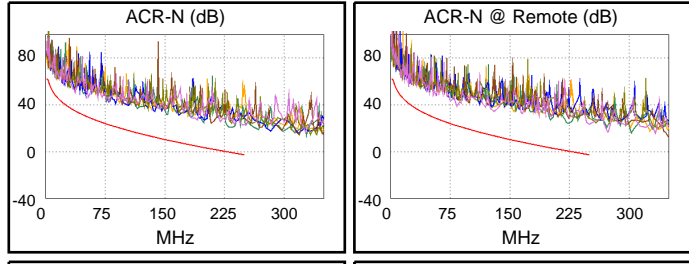

PASS	MAIN	SR	MAIN	SR
Worst Pair	1,2	3,6	1,2	7,8
RL (dB)	5.8	7.5	5.8	8.8
Freq. (MHz)	54.3	2.8	54.3	53.3
Limit (dB)	14.7	19.0	14.7	14.7