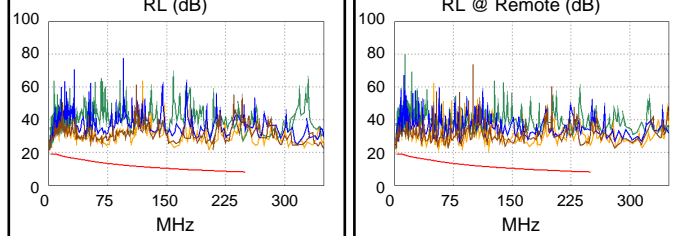

Compliant Network Standards:
10BASE-T   100BASE-TX   100BASE-T4
1000BASE-T   2.5GBASE-T
ATM-25   ATM-51   ATM-155
100VG-AnyLan   TR-4   TR-16 Active
TR-16 Passive