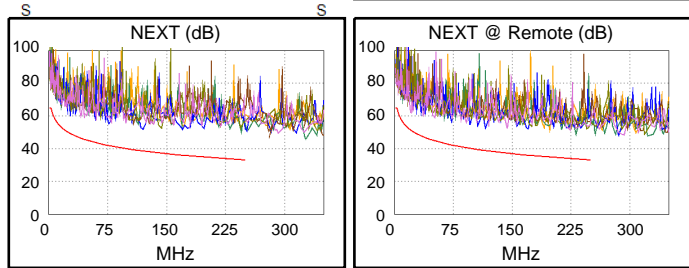

PASS	MAIN	SR	MAIN	SR
Worst Pair	1,2-7,8	1,2-7,8	1,2-7,8	4,5-3,6
ACR-F (dB)	5.7	5.3	5.7	5.6
Freq. (MHz)	234.0	177.5	234.0	248.5
Limit (dB)	15.9	18.3	15.9	15.4
Worst Pair	4,5	7,8	4,5	3,6
PS ACR-F (dB)	7.8	8.0	7.8	8.4
Freq. (MHz)	248.5	177.5	248.5	248.5
Limit (dB)	12.4	15.3	12.4	12.4