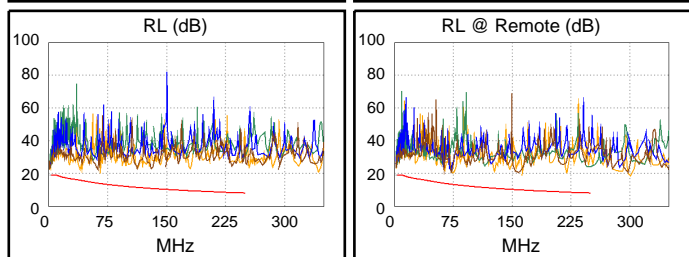

Compliant Network Standards:
10BASE-T   100BASE-TX   100BASE-T4
1000BASE-T   2.5GBASE-T
ATM-25   ATM-51   ATM-155
100VG-AnyLan   TR-4   TR-16 Active
TR-16 Passive