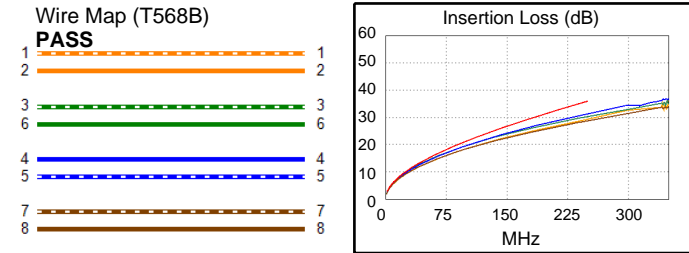

Cable ID: 24023-3UTPCAT6:57CCAA83.3M

Test Summary: PASS

Test Limit: TIA Cat 6 Channel
Limits Version: V7.6
Date / Time: 05/14/2024 02:58:43 PM
Headroom 12.4 dB (NEXT 1,2-3,6)
Cable Type: Cat 6 U/UTP
NVP: 69.0%

Main: Versiv
S/N: 21220348
Software Version: V6.7 Build 1
Calibration Date: 03/29/2022
Adapter: DSX-5000 (DSX-CHA004)
S/N: 21435030

Remote: Versiv
S/N: 21250193
Software Version: V6.7 Build 1
Calibration Date: 03/29/2022
Adapter: DSX-5000R (DSX-CHA004)
S/N: 21435026

Length (ft), Limit 328	[Pair 1,2]	267
Prop. Delay (ns), Limit 555	[Pair 3,6]	413
Delay Skew (ns), Limit 50	[Pair 3,6]	20
Resistance (ohms)	[Pair 4,5]	19.67
Insertion Loss Margin (dB)	[Pair 4,5]	4.7
Frequency (MHz)	[Pair 4,5]	248.5
Limit (dB)	[Pair 4,5]	35.8

Worst Case Margin Worst Case Value

PASS	MAIN	SR	MAIN	SR
Worst Pair	1,2-3,6	3,6-4,5	4,5-7,8	4,5-7,8
NEXT (dB)	12.4	13.2	16.3	19.0
Freq. (MHz)	3.3	3.5	246.5	250.0
Limit (dB)	64.5	64.0	33.2	33.1
Worst Pair	3,6	3,6	7,8	7,8
PS NEXT (dB)	12.4	12.7	17.3	20.1
Freq. (MHz)	3.3	3.5	233.0	250.0
Limit (dB)	62.0	61.5	30.7	30.2