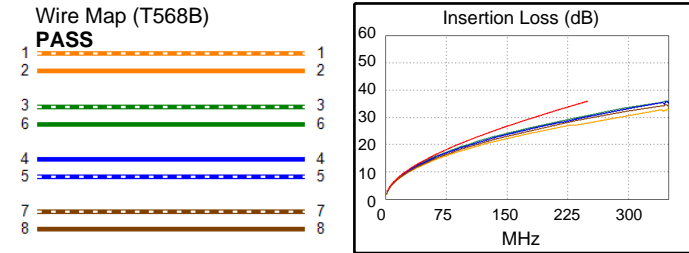

Cable ID: 24023-3UTPCAT6:57CCAA83.8M

Test Limit: TIA Cat 6 Channel
Limits Version: V7.6
Date / Time: 05/14/2024 12:53:45 PM
Headroom 9.7 dB (NEXT 4,5-7,8)
Cable Type: Cat 6 U/UTP
NVP: 69.0%

Main: Versiv
S/N: 21220348
Software Version: V6.7 Build 1
Calibration Date: 03/29/2022
Adapter: DSX-5000 (DSX-CHA004)
S/N: 21435030

Test Summary: PASS

Remote: Versiv
S/N: 21250193
Software Version: V6.7 Build 1
Calibration Date: 03/29/2022
Adapter: DSX-5000R (DSX-CHA004)
S/N: 21435026

Length (ft), Limit 328	[Pair 1,2]	275
Prop. Delay (ns), Limit 555	[Pair 3,6]	424
Delay Skew (ns), Limit 50	[Pair 3,6]	19
Resistance (ohms)	[Pair 7,8]	19.96
Insertion Loss Margin (dB)	[Pair 3,6]	5.0
Frequency (MHz)	[Pair 3,6]	249.5
Limit (dB)	[Pair 3,6]	35.9

Worst Case Margin Worst Case Value

PASS	MAIN	SR	MAIN	SR
Worst Pair	1,2-4,5	4,5-7,8	1,2-4,5	1,2-4,5
NEXT (dB)	12.0	9.7	16.9	15.1
Freq. (MHz)	16.4	21.0	245.0	232.0
Limit (dB)	53.1	51.3	33.3	33.7
Worst Pair	4,5	4,5	1,2	4,5
PS NEXT (dB)	12.0	11.6	15.6	15.9
Freq. (MHz)	16.5	21.0	170.5	232.0
Limit (dB)	50.4	48.6	33.1	30.7