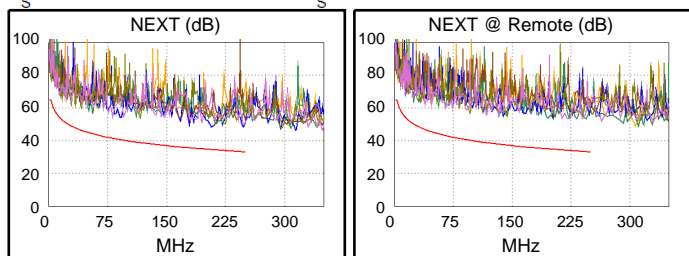

PASS	MAIN	SR	MAIN	SR
Worst Pair	7,8-4,5	4,5-7,8	7,8-4,5	4,5-7,8
ACR-F (dB)	9.2	9.9	9.2	10.1
Freq. (MHz)	232.0	232.0	232.0	237.5
Limit (dB)	15.9	15.9	15.9	15.7
Worst Pair	4,5	7,8	4,5	7,8
PS ACR-F (dB)	10.8	11.0	10.8	11.0
Freq. (MHz)	232.0	240.0	232.0	240.0
Limit (dB)	12.9	12.7	12.9	12.7