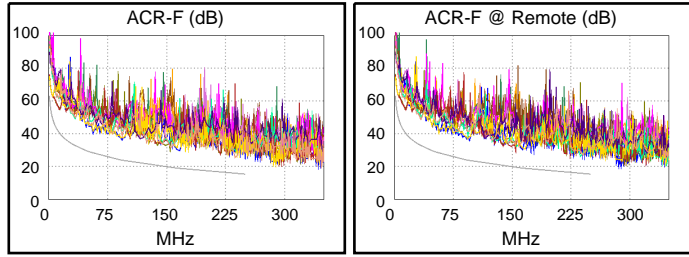

N/A	MAIN	SR	MAIN	SR
Worst Pair	4,5-7,8	1,2-4,5	1,2-7,8	1,2-4,5
ACR-N (dB)	13.8	13.6	23.3	26.4
Freq. (MHz)	13.8	24.6	248.0	244.0
Limit (dB)	46.9	40.1	-2.6	-2.1
Worst Pair	7,8	4,5	7,8	4,5
PS ACR-N (dB)	14.1	14.7	23.6	27.4
Freq. (MHz)	28.9	24.6	248.0	244.0
Limit (dB)	35.4	37.4	-5.6	-5.1