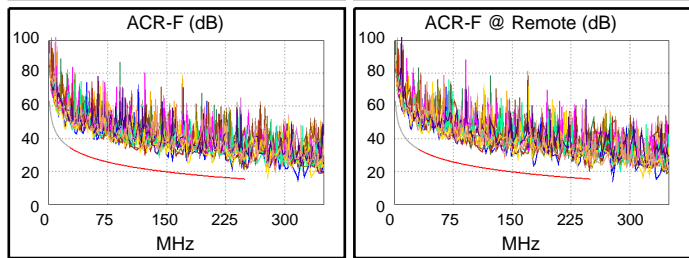

N/A	MAIN	SR	MAIN	SR
Worst Pair	1,2-4,5	4,5-7,8	1,2-4,5	1,2-4,5
ACR-N (dB)	12.3	10.4	22.4	20.5
Freq. (MHz)	16.4	21.0	245.0	232.0
Limit (dB)	44.9	42.0	-2.3	-0.7
Worst Pair	4,5	4,5	4,5	4,5
PS ACR-N (dB)	12.2	11.9	25.0	21.3
Freq. (MHz)	16.4	21.0	245.0	232.0
Limit (dB)	42.3	39.4	-5.2	-3.7