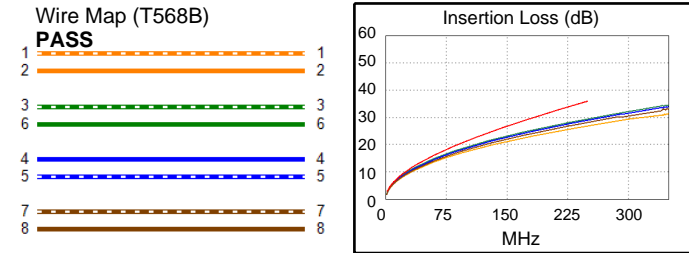

Software Version: V6.7 Build 1

Calibration Date: 03/29/2022

Adapter: DSX-5000R (DSX-CHA004)

S/N: 21435026

Length (ft), Limit 328	[Pair 1,2]	263
Prop. Delay (ns), Limit 555	[Pair 3,6]	408
Delay Skew (ns), Limit 50	[Pair 3,6]	20
Resistance (ohms)	[Pair 7,8]	19.25
Insertion Loss Margin (dB)	[Pair 3,6]	6.5
Frequency (MHz)	[Pair 3,6]	250.0
Limit (dB)	[Pair 3,6]	35.9