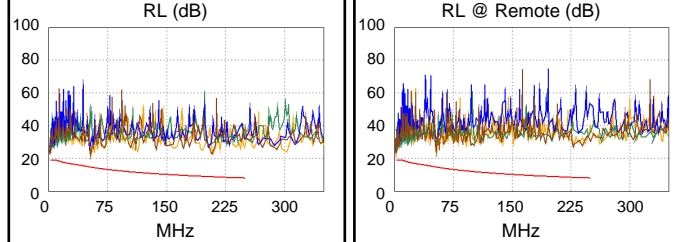

Compliant Network Standards:
10BASE-T   100BASE-TX   100BASE-T4
1000BASE-T   2.5GBASE-T   5GBASE-T
ATM-25   ATM-51   ATM-155
100VG-AnyLan   TR-4   TR-16 Active
TR-16 Passive