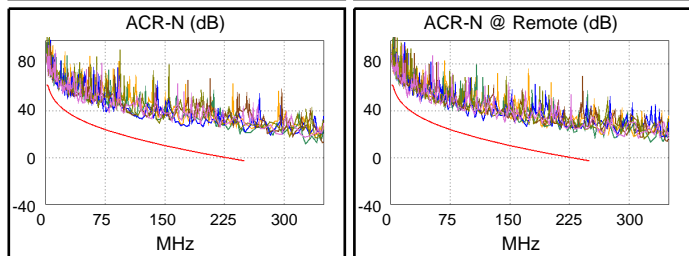

PASS	MAIN	SR	MAIN	SR
Worst Pair	1,2	1,2	7,8	1,2
RL (dB)	5.5	6.9	8.0	6.9
Freq. (MHz)	2.9	75.0	62.5	75.0
Limit (dB)	19.0	13.2	14.0	13.2